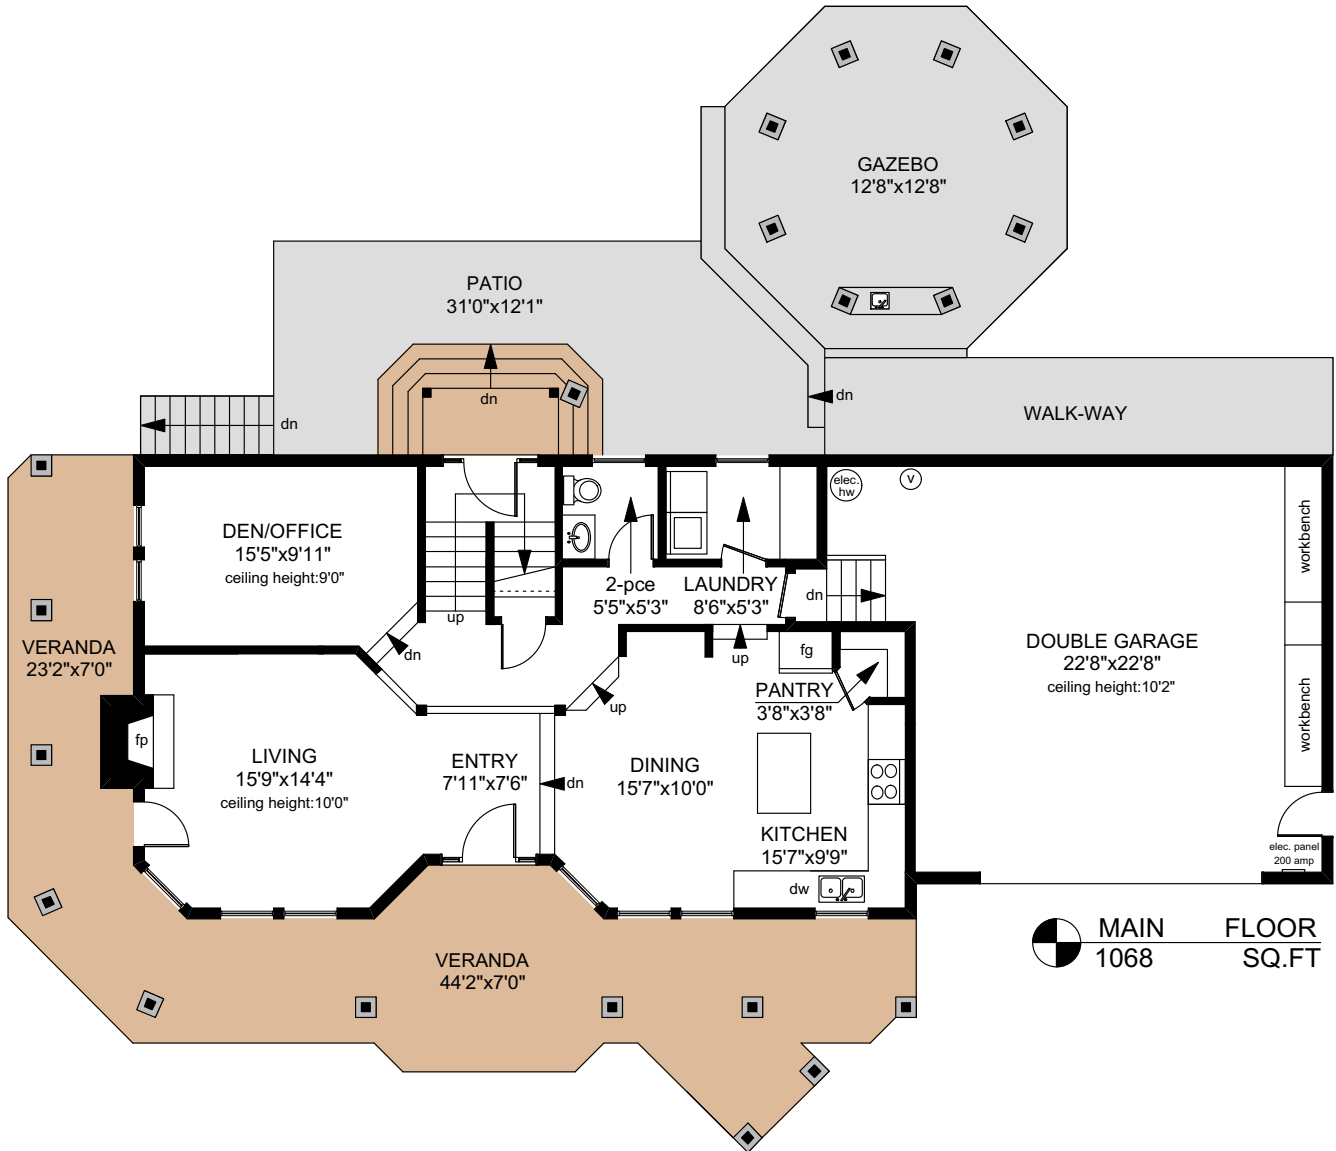

# 6742 HELGESEN DRIVE

	FINISHED SQ. FT.	UNFINISHED SQ. FT.	TOTAL SQ. FT.
MAIN	1068	0	1068
UPPER	1045	0	1045
<b>TOTAL</b>	<b>2113</b>	<b>0</b>	<b>2113</b>
GARAGE	0	631	631
VERANDA	0	592	592
PATIOS	0	556	556

PREPARED FOR THE EXCLUSIVE USE OF  
THE NEAL ESTATE TEAM OF RE/MAX ALLIANCE

MEASURED ON: 12/11/17  
DRAWING FILE: 14513

**Taf** Measure VICTORIA, B.C.  
Ph. 883.8894  
www.tafmeasure.com