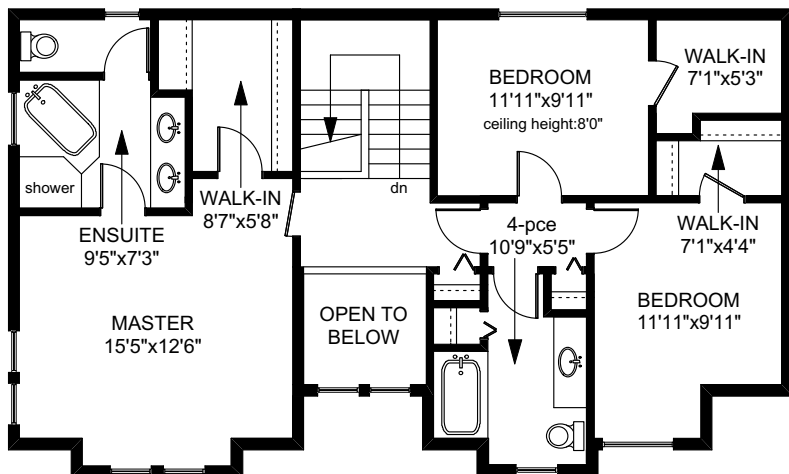

# 6742 HELGESEN DRIVE

	FINISHED SQ. FT.	UNFINISHED SQ. FT.	TOTAL SQ. FT.
MAIN	1068	0	1068
UPPER	1045	0	1045
<b>TOTAL</b>	<b>2113</b>	<b>0</b>	<b>2113</b>
GARAGE	0	631	631
VERANDA	0	592	592
PATIOS	0	556	556

PREPARED FOR THE EXCLUSIVE USE OF  
THE NEAL ESTATE TEAM OF RE/MAX ALLIANCE

MEASURED ON: 12/11/17  
DRAWING FILE: 14513

**Taf** Measure VICTORIA, B.C.  
Ph. 883.8894  
www.tafmeasure.com